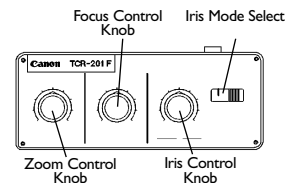

TCR-201F

The TCR-201F provides more control of zoom, focus, and iris through the use of positional servos. There also is a switch for remote or auto iris.