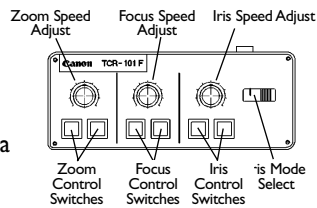

Controllers

TCR-101F

The TCR-101F is a basic controller that provides push-button control of zoom, focus, and iris. Each of these functions have a speed control. There also is a switch for remote or auto iris.