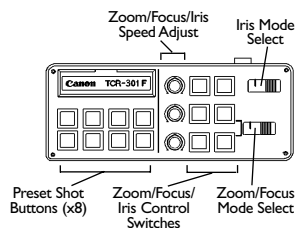

TCR-301F

The TCR-301F can preset zooming and focusing operations for up to eight shots. Zooming and focusing can be made by pressing the ZOOM/ FOCUS/ PRESET buttons suited for your application.