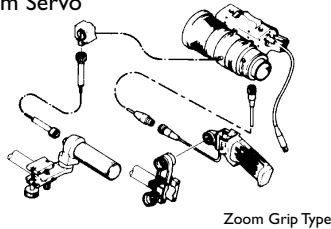

Analog Focus Lens Operation Accessories

For Analog and "Digital" ENG/EFP Lenses

Model Name	Description	Model Name	Code	Lens							Suggested List Price		
				J11x J16x J17x J20x H20x	J21x J22x HJ18x HJ22x	J15x H15x J9ax H9x	HJ9x HJ16x HJ17x	J8X PH8X	YJ18X YH18X YJ19X YH19X	YJ12X YH12X		YH16X YH14X YH13X YH17X	YJ17X J15X PH15X
	Focus Manual Controller	FFC-200	1824A014AA	●	●	●	●	●	●	$ 510.00			
	Flexible Cable 32"	FC-40	1824A010AA	●	●	●	●	●	●	$ 260.00			
	Flexible Focus Module	FFM-100	1824A015AA	●	●					$ 350.00			
		FM-12	1824A012AA			●	●	●		$ 350.00			
	Focus Positional Servo Demand	FPD-400*	1824A018AA	●	●	●	●	●		$1,570.00			
		FPM-420	1824A026AA	●						$2,120.00			
		FPM-500	1824A027AA		●					$2,120.00			
		FPM-77	1824A020AA					●		$2,120.00			
		FPM-80	1824A030AA					●		$2,120.00			

*Note 1: FPD-400 will require a special adapter cable to operate "Digital" lenses. Please see page 6 for the 20P-6P adapter cable.

Analog & Digital Studio Conversion Kit (Semi-Servo Kit)

MS-22 Focus Manual Zoom Servo

for J8X/PH8X
YJ18X/YH18X
YJ19X/YH19X
YJ12X/YH12X
YJ17X/YH17X
YH14X
YH16X