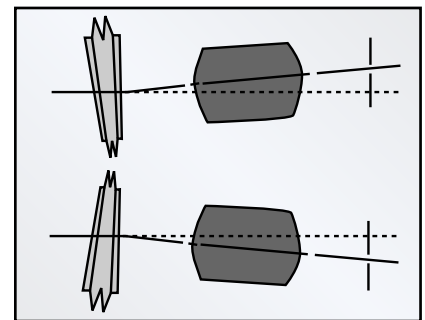

Vari-angle Prism.

IS-20B II*

Specifications	Applicable Lenses
Style	Front mount adapter
Applicable Lenses	J14x/H14x J22x7.6 J15x/H15x J33x/H33x/J35x** J16x HJ16x* J17x HJ17x* J20x/H20x HJ21x7.8* J21x/H21x HJ22x*

IS-20B II* System

Applicable Lens	Image Stabilization Adapter	Adapter Ring	Supporter	Suggested List Price
14x	IS-20B II	ADR-85	SUP-14B	$12,850.00
17x, 17x, 16x	IS-20B II	ADR-85B	SUP-16B	$12,850.00
15x	IS-20B II	ADR-85	SUP-15B	$12,850.00
20x/21x/J22x/HJ17x/HJ22x	IS-20B II	not necessary	SUP-20B/SUP-21B	$12,750.00
33x/35x series	IS-20B II	ADR-130	SUP-33B/SUP-200	$14,850.00

* For use on HDxs lenses, please consult your Canon Regional Sales Office.

**J33aX/H33aX/J35ex will have limited use at wider angles.