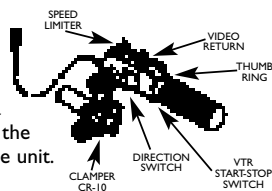

Note: Analog zoom controls will operate "Digital" Lens. The special digital functions can only be accessed from lens drive unit.

Note: *1- Alternate type VTR switch / *2- Momentary type VTR switch

ZSD-300 ZOOM SERVO DEMAND

The zoom servo demand resembles a "handle bar" grip. The long cable plus the clamper (CR-10) are included with the unit.