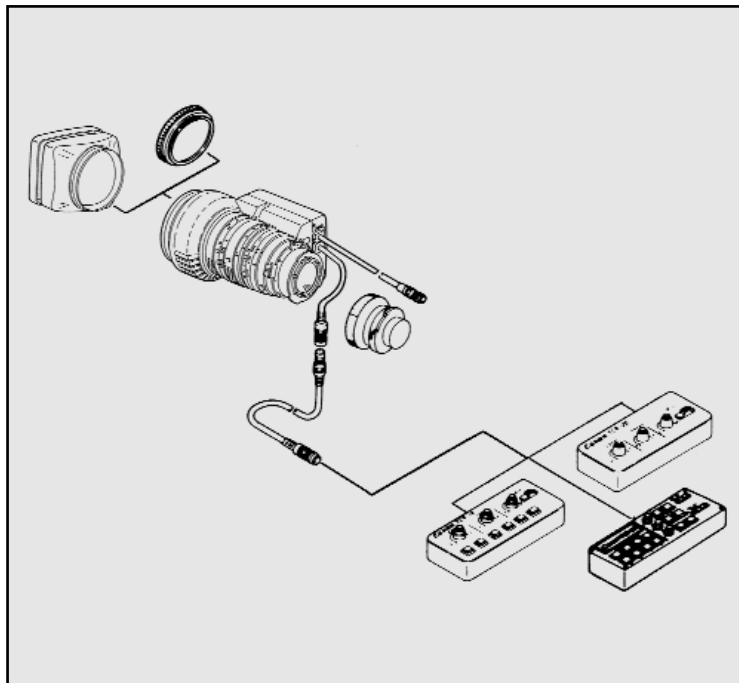

Standard Remote Control Lenses