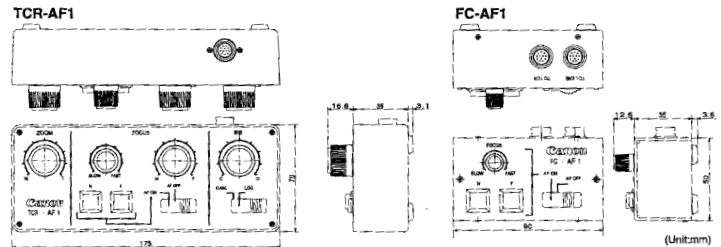

TCR-AF1

When constructing a new system with the YH16x7 KTS-AF, the TCR-AF1 controls ON/OFF of the AF function, the Follow Focus Function* and the remote control of Zoom, Iris and Focus.

FC-AF1

When installing the YH16x7 KTS-AF as part of an existing system, the FC-AF1 controls ON/OFF of the AF function, and the Follow Focus Function.* The control of Focus, Zoom and Iris is handled by the existing controller.

*Follow Focus Function makes it easy to re-direct the focusing position to an area nearer or farther away.

Lenses and Accessories

Lens Model (1/2")	Suggested List Price
YH16x7 KTS-AF	$4,400.00
CONTROLLERS	
TCR-AF1	$1,660.00
FC-AF1	$1,240.00
CLOSE-UP LENS	
82CL-UP800H	$740.00
82CL-UP1300H	$740.00
CABLES	
TCC-005M	$440.00
TCC-010M	$580.00
TCC-020M	$960.00
TCC-050M	$2,020.00
Connector Set	$180.00