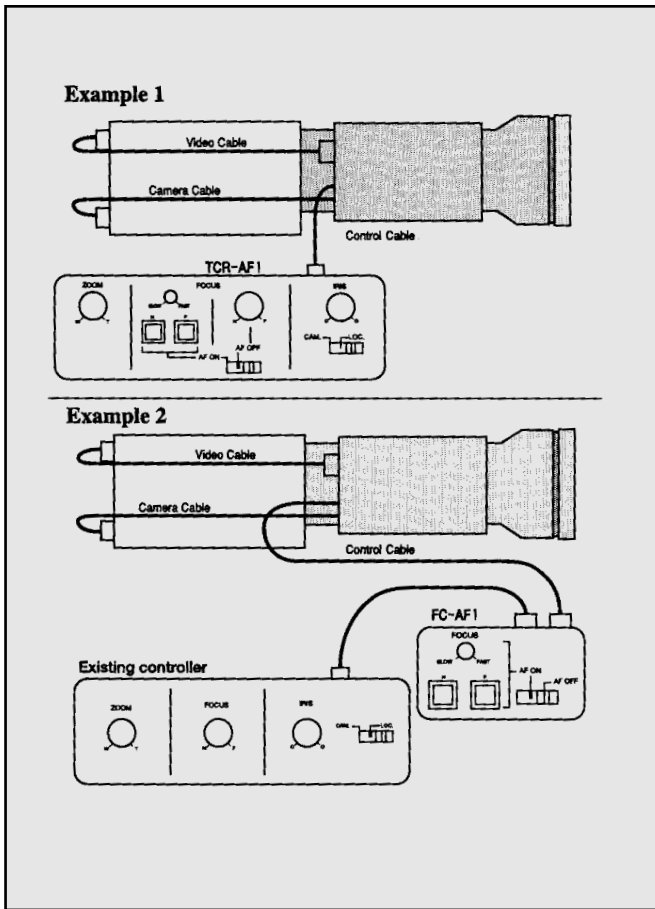

Auto Focus Remote Control Lens

Canon's advanced Auto Focusing System is now built into their YH16x7 KTF-AF Remote Control Lens, signaling an important first in lenses typically used for security, surveillance, traffic monitoring, border control, education, web applications, and more.

The advanced self-contained Auto Focus System technology provides AF control completely within the lens, independent of the camera, making it easier than ever to capture high quality images in standard camera applications, as well as with robotic pan and tilt systems.

The self-contained Auto Focus System in the YH16X7 KTF-AF also allows the lens to be incorporated into any kind of existing system, simply by inputting a video signal from the camera to the lens.

Additional features include: Auto-Adjustment of Back Focus, High Speed Focus, Low Noise and Optical Performance maintained between the Wide and Tele end.