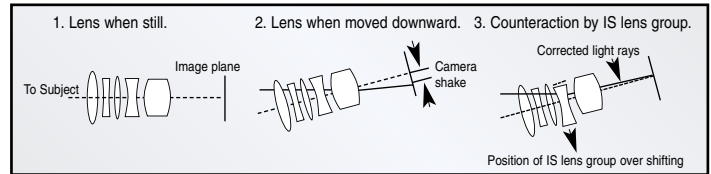

Optical Image Stabilizer Lenses and Adapter

How The Optical Image Stabilizer (Shift-IS) Works.

When the lens moves, the light rays from the subject are bent relative to the optical axis, resulting in an unsteady image because the light rays are deflected. By shifting the IS lens group on a plane perpendicular to the optical axis to counter the degree of image shake, the light rays reaching the image plane can be steadied. Since image shake occurs in both horizontal and vertical directions, two shake-detecting sensors for yaw and pitch, detect the angle and speed of movement and send this information to a high-speed 32-bit microcomputer, which converts the information into drive signals for the IS lens group. Then the actuator moves the IS lens group horizontally and vertically thus counteracting the image shake and maintaining the stable picture. The Shift-IS

component is located within the lens groups and is most effective for lower frequency movements caused by platform vibration or wind effect without increasing the overall size and weight of the master lens.