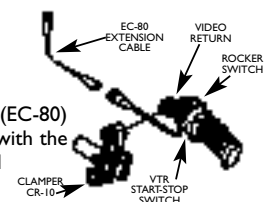

ZSG-200 ZOOM SERVO GRIP

The zoom servo grip resembles a "pistol" grip. The cable (EC-80) to the servo unit plus the clamper (CR-10) are included with the studio conversion kit. If the zoom servo grip is purchased separately, the EC-80 and CR-10 are not included.